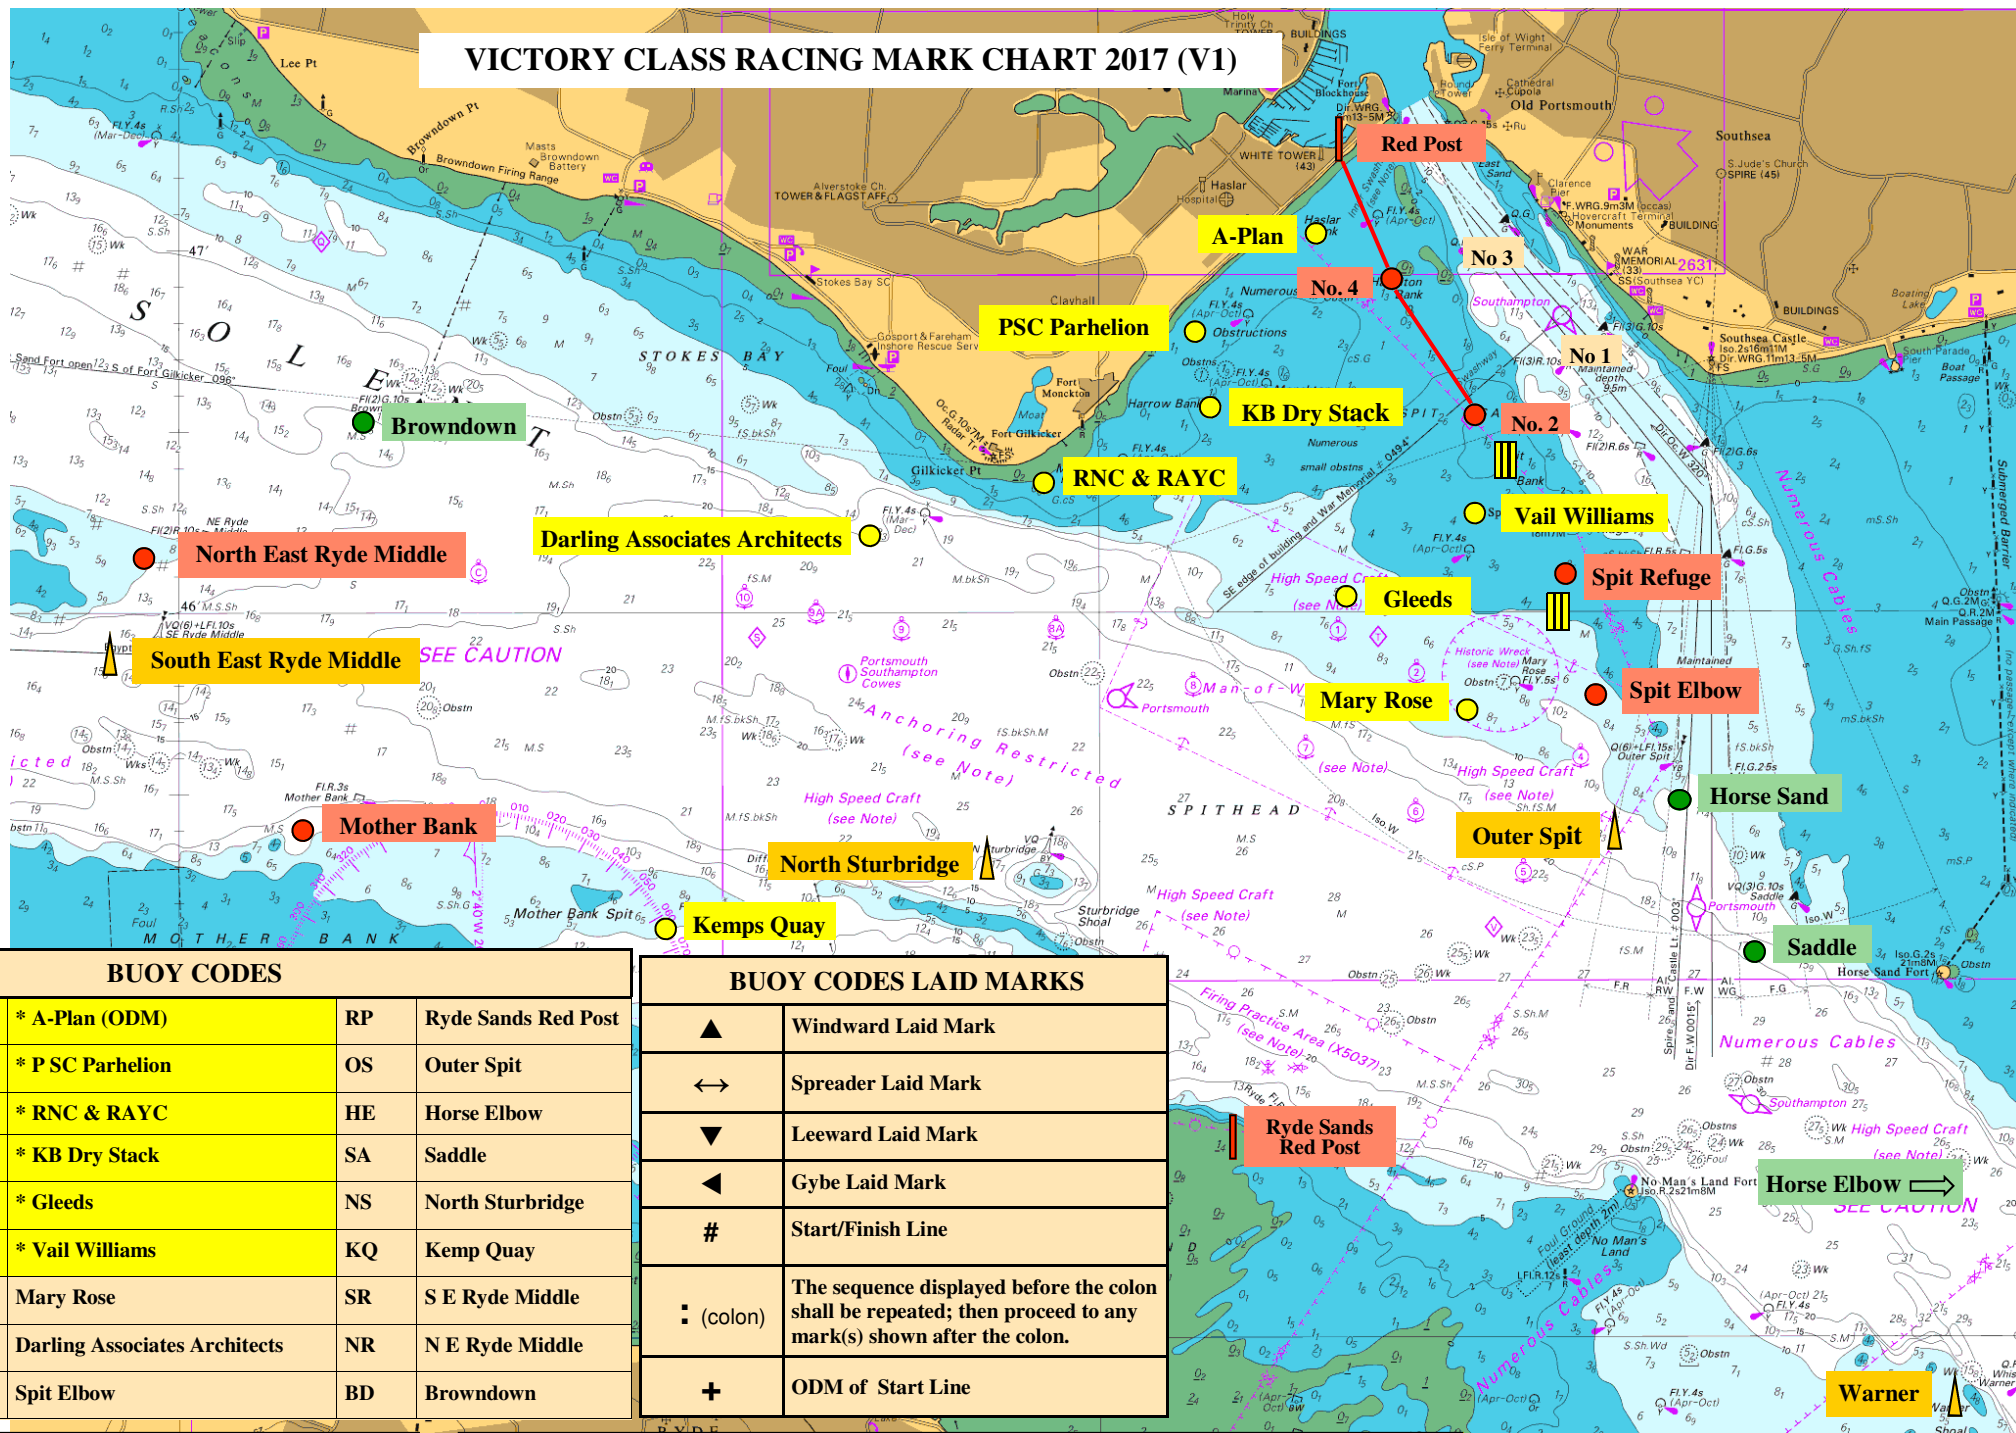

VICTORY CLASS RACING MARK CHART 2017 (V1)

BUOY CODES			
L	* A-Plan (ODM)	RP	Ryde Sands Red Post
PS	* P SC Parhelion	OS	Outer Spit
RA	* RNC & RAYC	HE	Horse Elbow
KB	* KB Dry Stack	SA	Saddle
GL	* Gleeds	NS	North Sturbridge
VW	* Vail Williams	KQ	Kemp Quay
MR	Mary Rose	SR	S E Ryde Middle
DA	Darling Associates Architects	NR	N E Ryde Middle
SE	Spit Elbow	BD	Browndown

BUOY CODES LAID MARKS	
▲	Windward Laid Mark
↔	Spreader Laid Mark
▼	Leeward Laid Mark
◀	Gybe Laid Mark
#	Start/Finish Line
: (colon)	The sequence displayed before the colon shall be repeated; then proceed to any mark(s) shown after the colon.
+	ODM of Start Line

* Victory Class Racing Mark Sponsors

NOTE: Nos 2 & 4, Gleeds, Vail Williams, Outer Spit & Saddle have been repositioned & Spit Elbow added