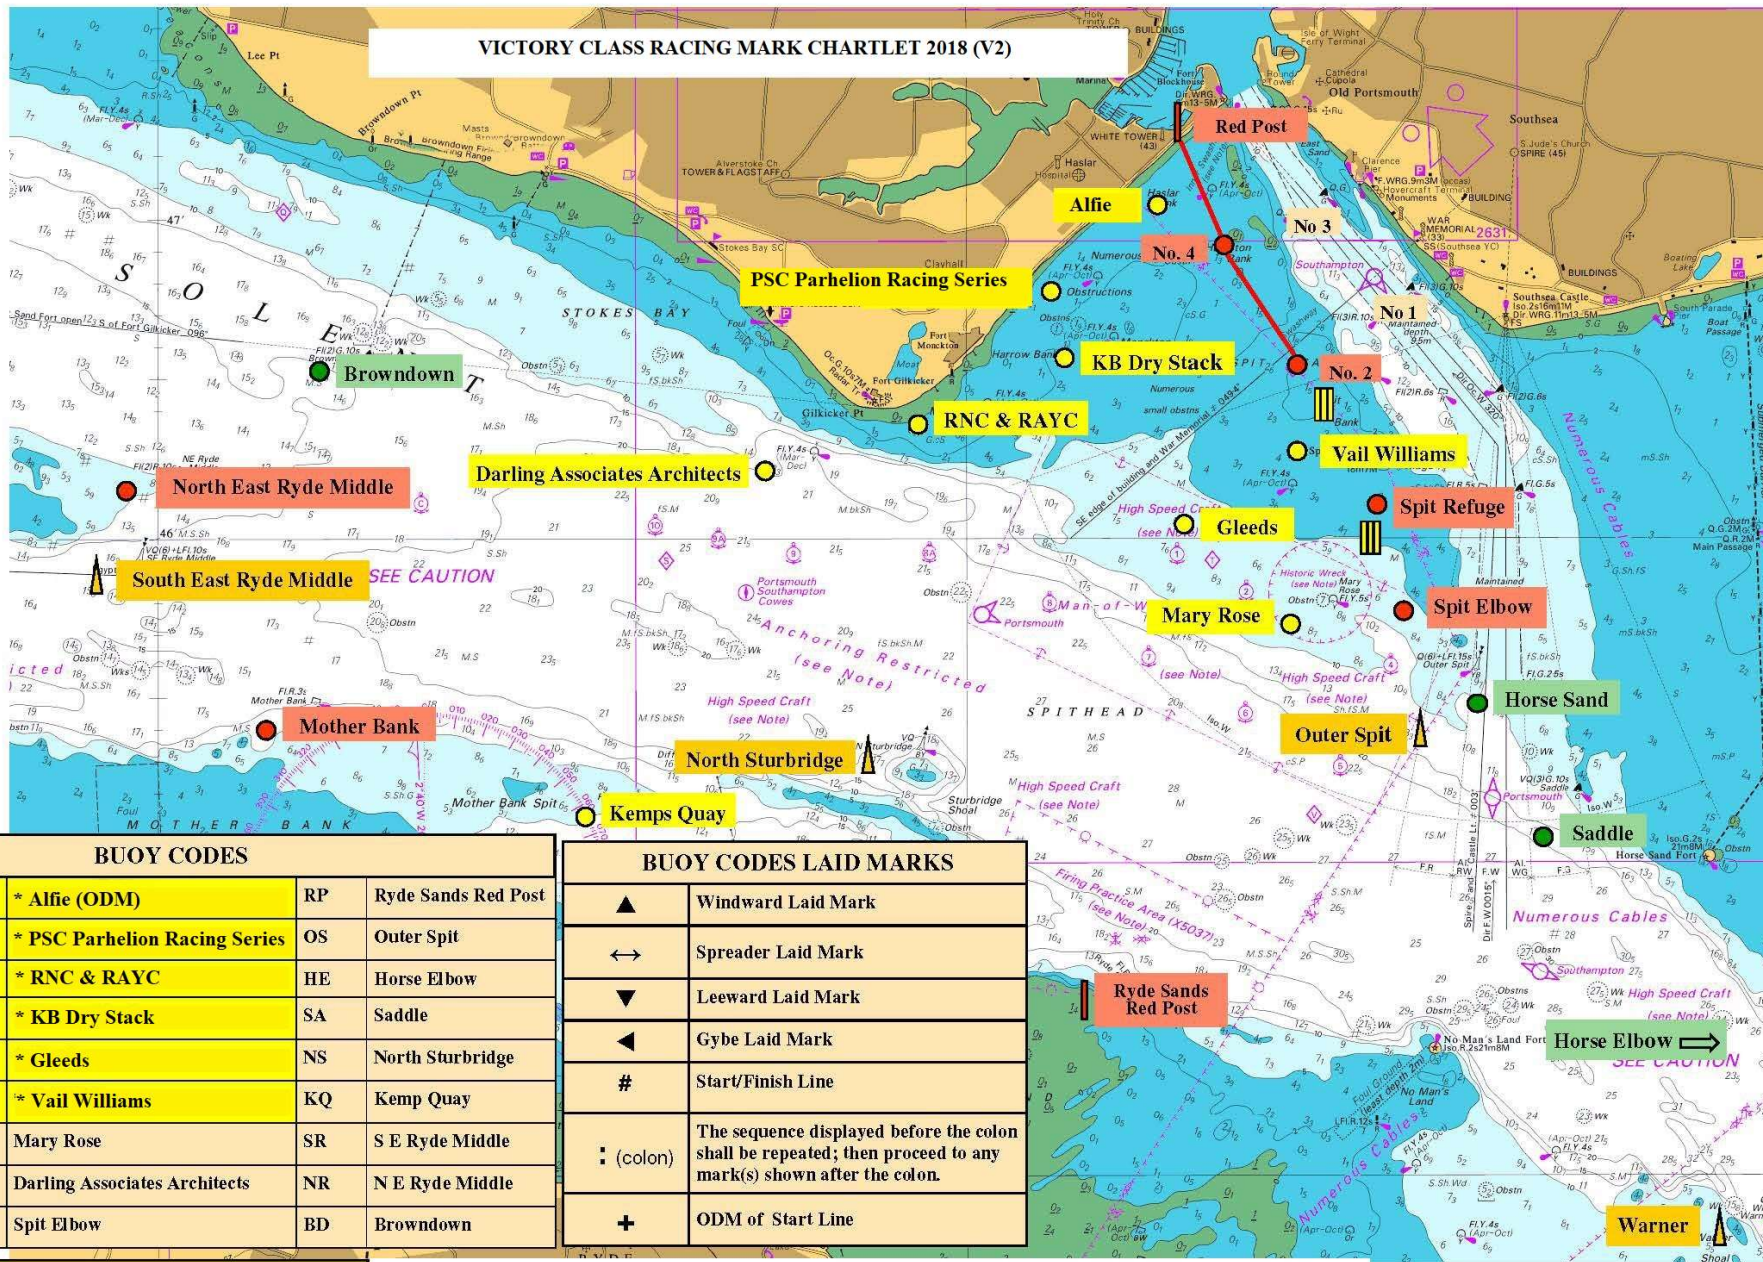

VICTORY CLASS RACING MARK CHARTLET 2018 (V2)

BUOY CODES			
L	* Alfie (ODM)	RP	Ryde Sands Red Post
PS	* PSC Parhelion Racing Series	OS	Outer Spit
RA	* RNC & RAYC	HE	Horse Elbow
KB	* KB Dry Stack	SA	Saddle
GL	* Gleeds	NS	North Sturbridge
VW	* Vail Williams	KQ	Kemp Quay
MR	Mary Rose	SR	S E Ryde Middle
DA	Darling Associates Architects	NR	N E Ryde Middle
SE	Spit Elbow	BD	Browdown

BUOY CODES LAID MARKS	
▲	Windward Laid Mark
↔	Spreader Laid Mark
▼	Leeward Laid Mark
◀	Gybe Laid Mark
#	Start/Finish Line
: (colon)	The sequence displayed before the colon shall be repeated; then proceed to any mark(s) shown after the colon.
+	ODM of Start Line

* Victory Class Racing Mark Sponsors