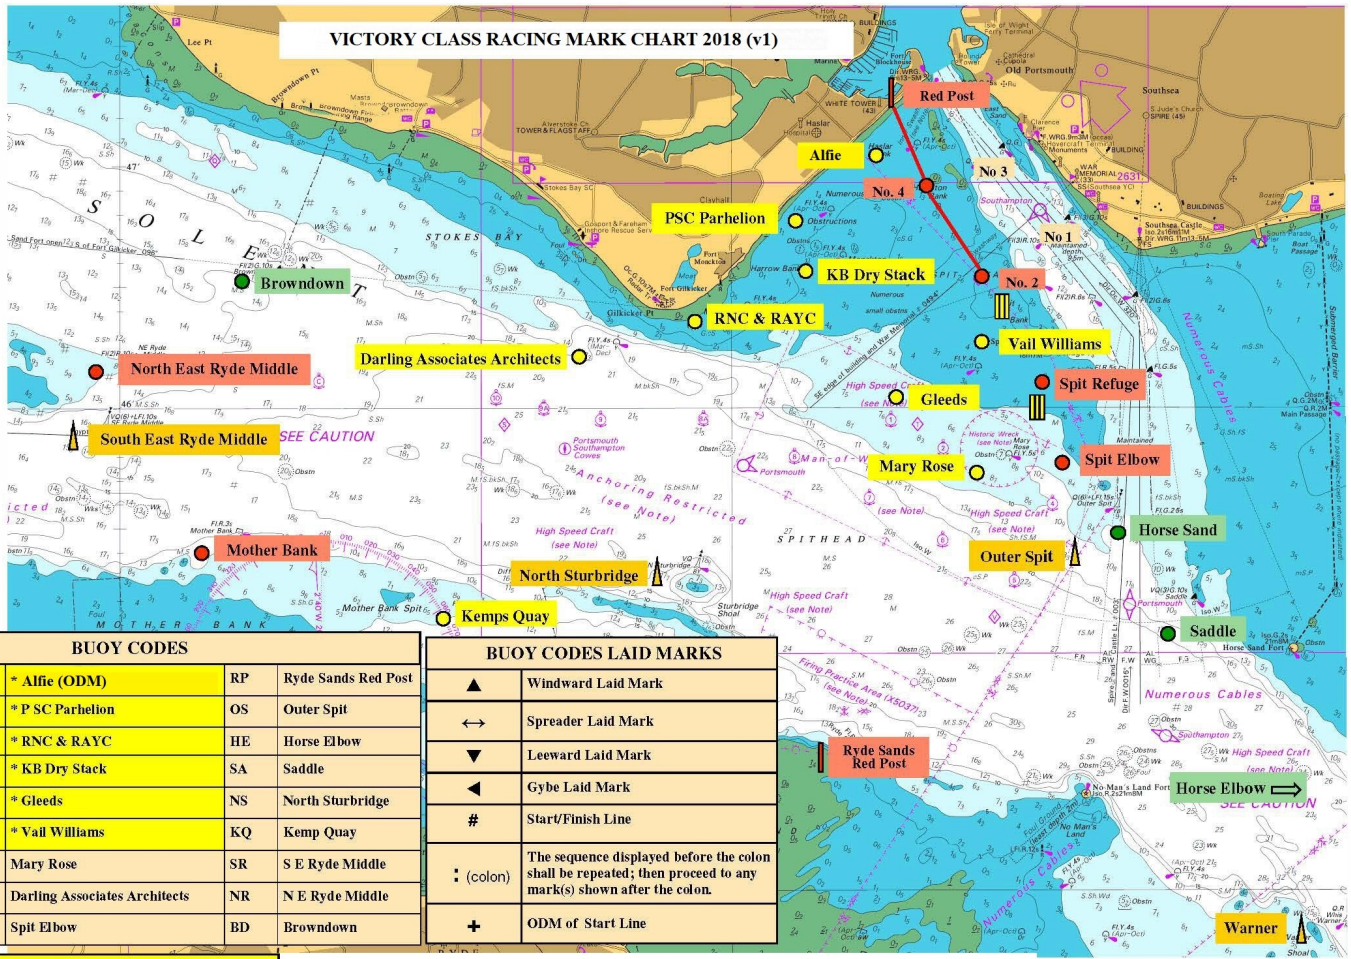

VICTORY CLASS RACING MARK CHART 2018 (v1)

BUOY CODES			
L	* Alfie (ODM)	RP	Ryde Sands Red Post
PS	* P SC Parhelion	OS	Outer Spit
RA	* RNC & RAYC	HE	Horse Elbow
KB	* KB Dry Stack	SA	Saddle
GL	* Gleeds	NS	North Sturbridge
VW	* Vail Williams	KQ	Kemp Quay
MR	Mary Rose	SR	S E Ryde Middle
DA	Darling Associates Architects	NR	N E Ryde Middle
SE	Spit Elbow	BD	Browdown

BUOY CODES LAID MARKS	
▲	Windward Laid Mark
↔	Spreader Laid Mark
▼	Leeward Laid Mark
◀	Gybe Laid Mark
#	Start/Finish Line
: (colon)	The sequence displayed before the colon shall be repeated; then proceed to any mark(s) shown after the colon.
+	ODM of Start Line

* Victory Class Racing Mark Sponsors